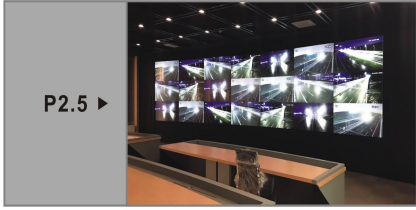

cases

P2.5 ▶