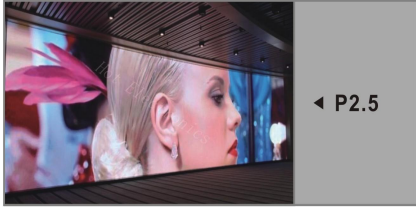

cases

◀ P2.5

Hot Electronics Co.,Ltd
Trustworthy Quality From The East

Hi-tech Narrow Pixel Pitch LED Display

Professional Manufacturer of LED display

📍 ADD: Building A, Hengyi Industrial Park, No. 19 Tianliao Road,
Guangming New District, Shenzhen, China
☎ Cell: (+86)-159 99616652
☎ Fax: (+86)-755-27380982
☎ Hot-Line: (+86)755-27387271
✉ Email: sales@led-star.com
🌐 Website: http://www.led-star.com

Hi-tech Narrow Pixel Pitch Led Display

- ★ High Refresh Rate
- ★ Low Brightness And High Gray-scale
- ★ Vivid Video Quality
- ★ Seamless Splicing

Hi-tech Narrow Pixel Pitch Series

Pixel Pitch(mm)	0.9	1.2	1.5	1.667
LED Configuration	COB	SMD1010	SMD1010	SMD1010
Module Dimension	150*168.75	150*168.75	150*168.75	200*150
Module Resolution	166*187	120*135	100*112	120*90
Cabinet Dimension	600*337.5	600*337.5	600*337.5	400*300
Cabinet Resolution	664*374	480*270	400*224	240*180
Viewing Angle(H/V)	140/140	140/140	140/140	140/140
Brightness(Cds/m2)	>800	>800	>800	>800
Refresh Rate(Hz)	1920-3840	1920-3840	1920-3840	1920-3840
Gray Scale(Bit)	16	16	16	16
Power Consumption(Max/Avg W/m2)	300/100	300/100	300/100	300/100
Ip Rate(Front/Rear)	30/30	30/30	30/30	30/30
Working Voltage(V)	110/220	110/220	110/220	110/220
Working Temperature	-20-65°C	-20-65°C	-20-65°C	-20-65°C
Working Humidity	10%-95%	10%-95%	10%-95%	10%-95%

Hi-tech Narrow Pixel Pitch Series